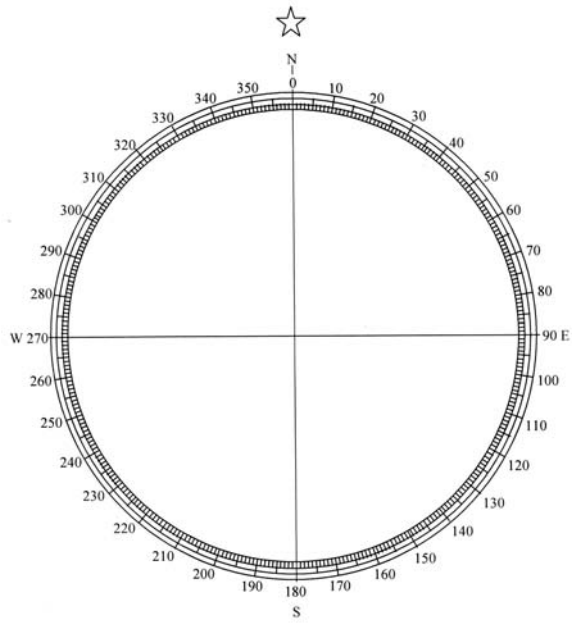

Homework Plotting Sheets
Celestial Navigation for Sailors
3rd Edition, November 2009

It's best to do the homework plots on a DMA925 full sized plotting sheet, but if you don't have access to one, you can use the attached plotting sheets.

HW 3-2

HW 3-4

HW 3-4C